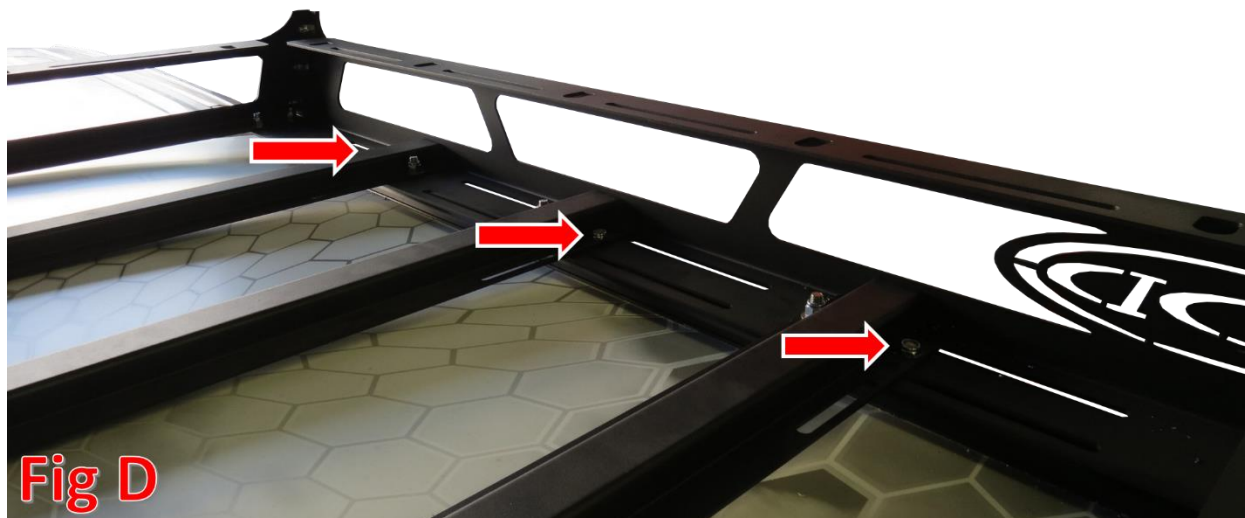

6. Once set in place, install the supplied 3/8" Washers (x6) and 3/8" Nuts (x6). (Fig D)