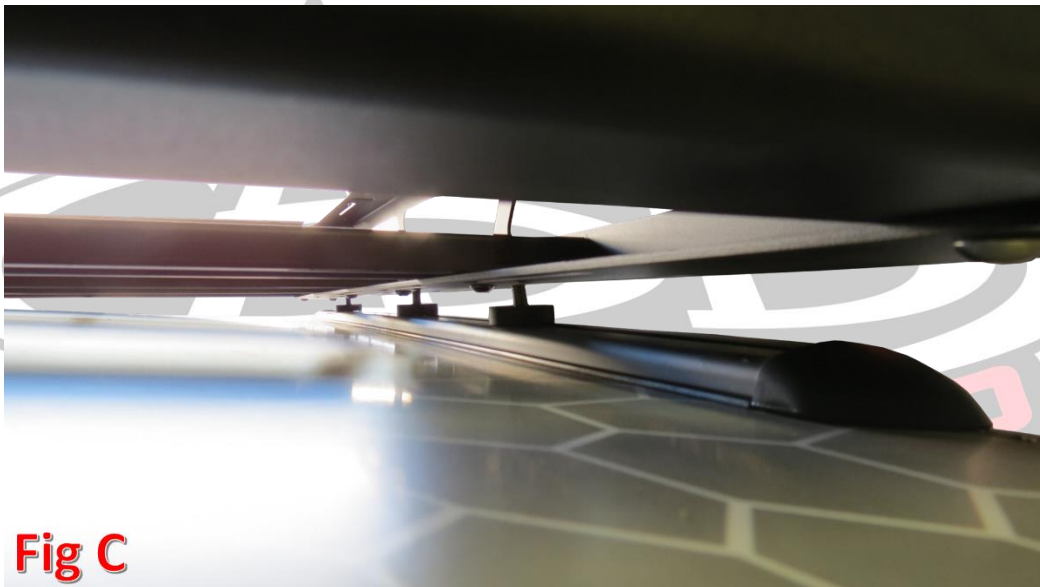

5. Carefully place the roof rack in place, guiding the six carriage bolts into the now empty holes from the bolts you removed in Step 2. (Fig C)